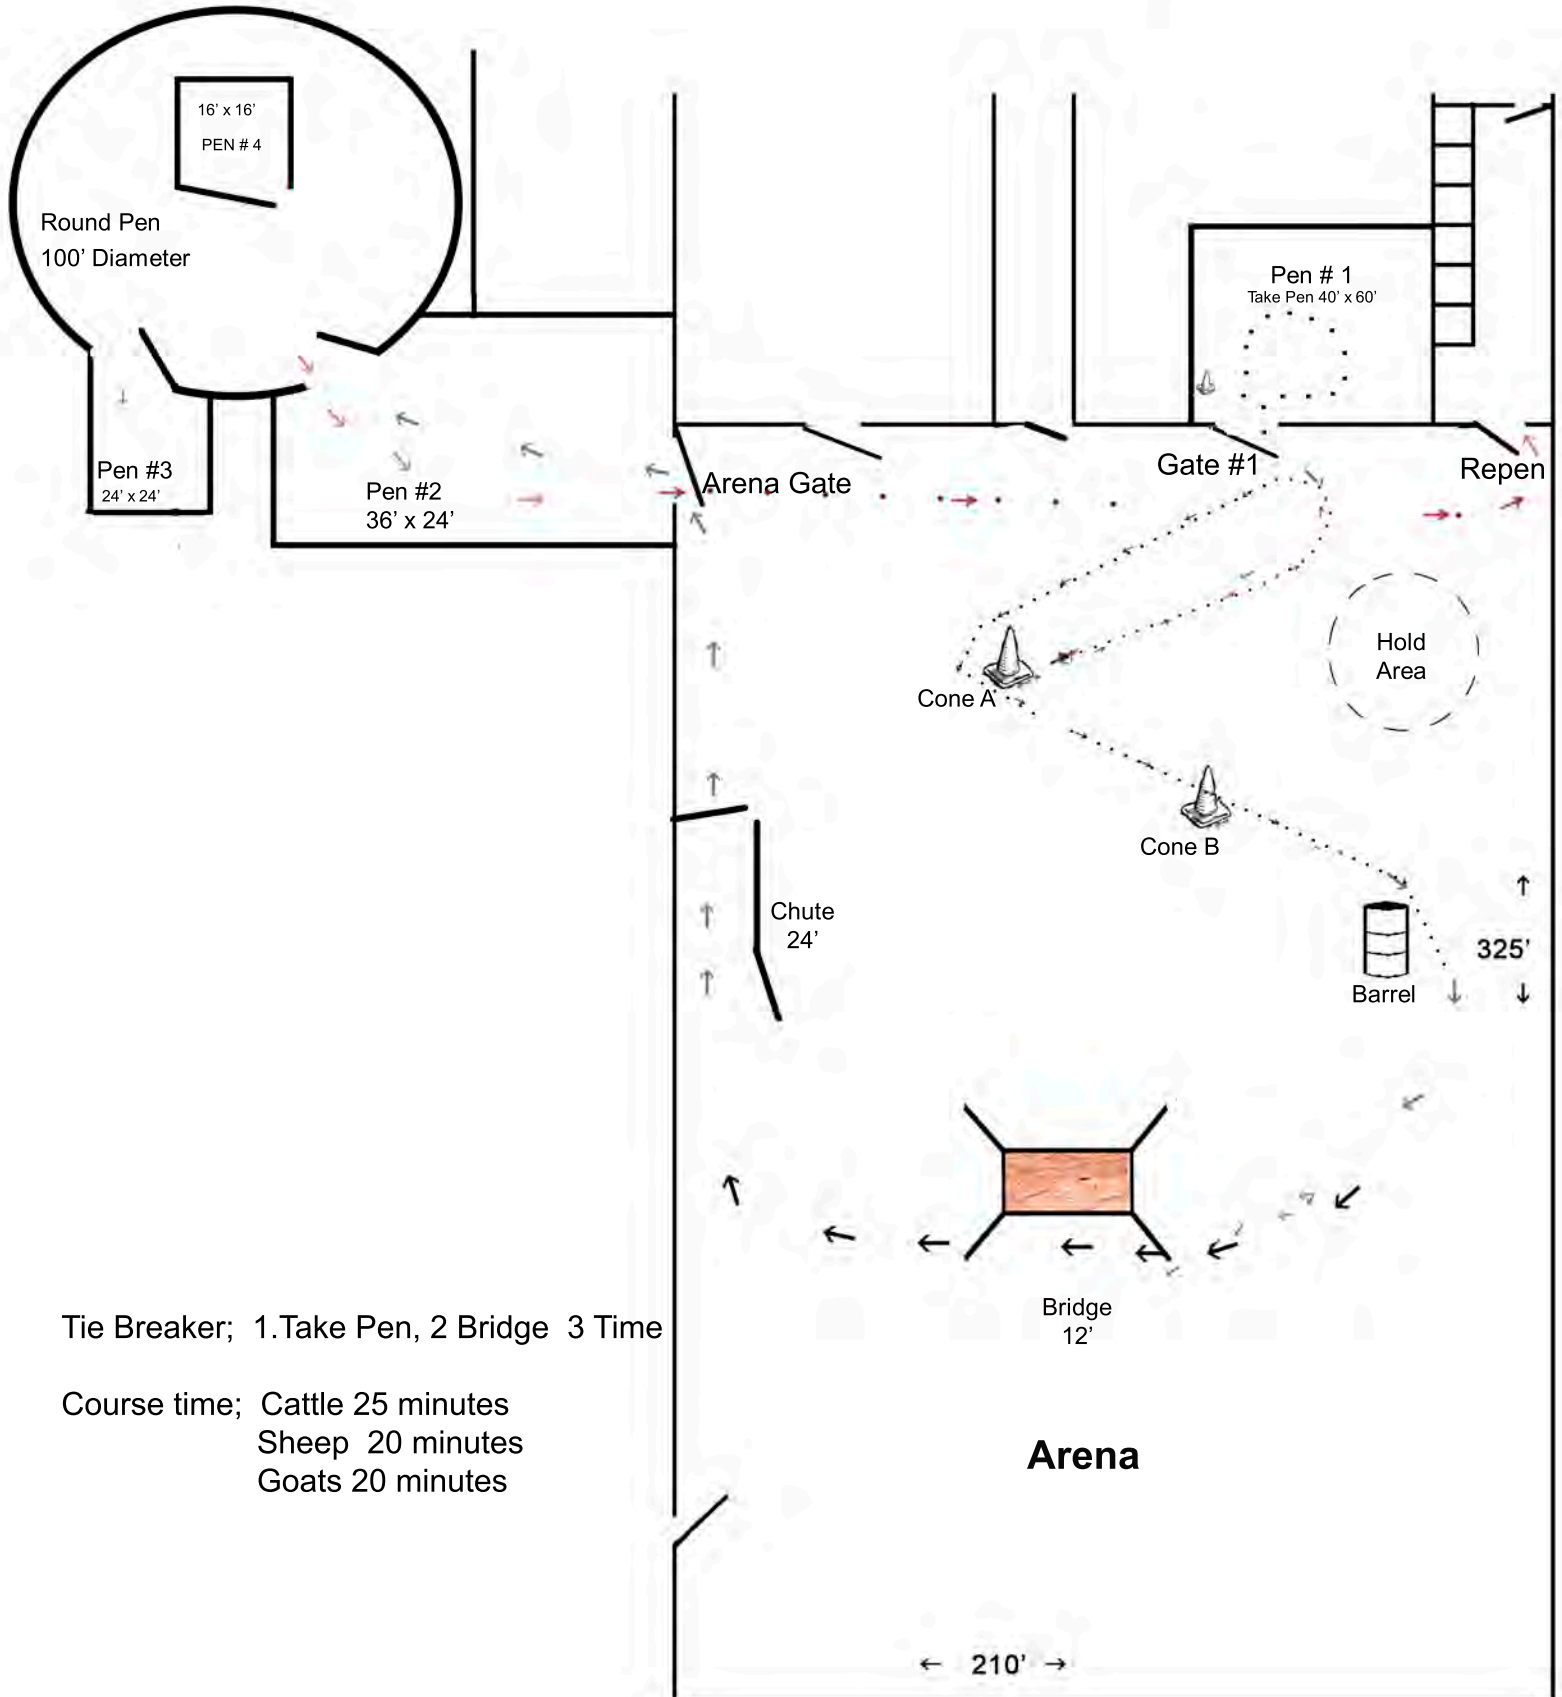

Bitterbrush AHBA Trial HRD Course Map 2021

Tie Breaker; 1. Take Pen, 2. Bridge 3. Time

Course time; Cattle 25 minutes
Sheep 20 minutes
Goats 20 minutes